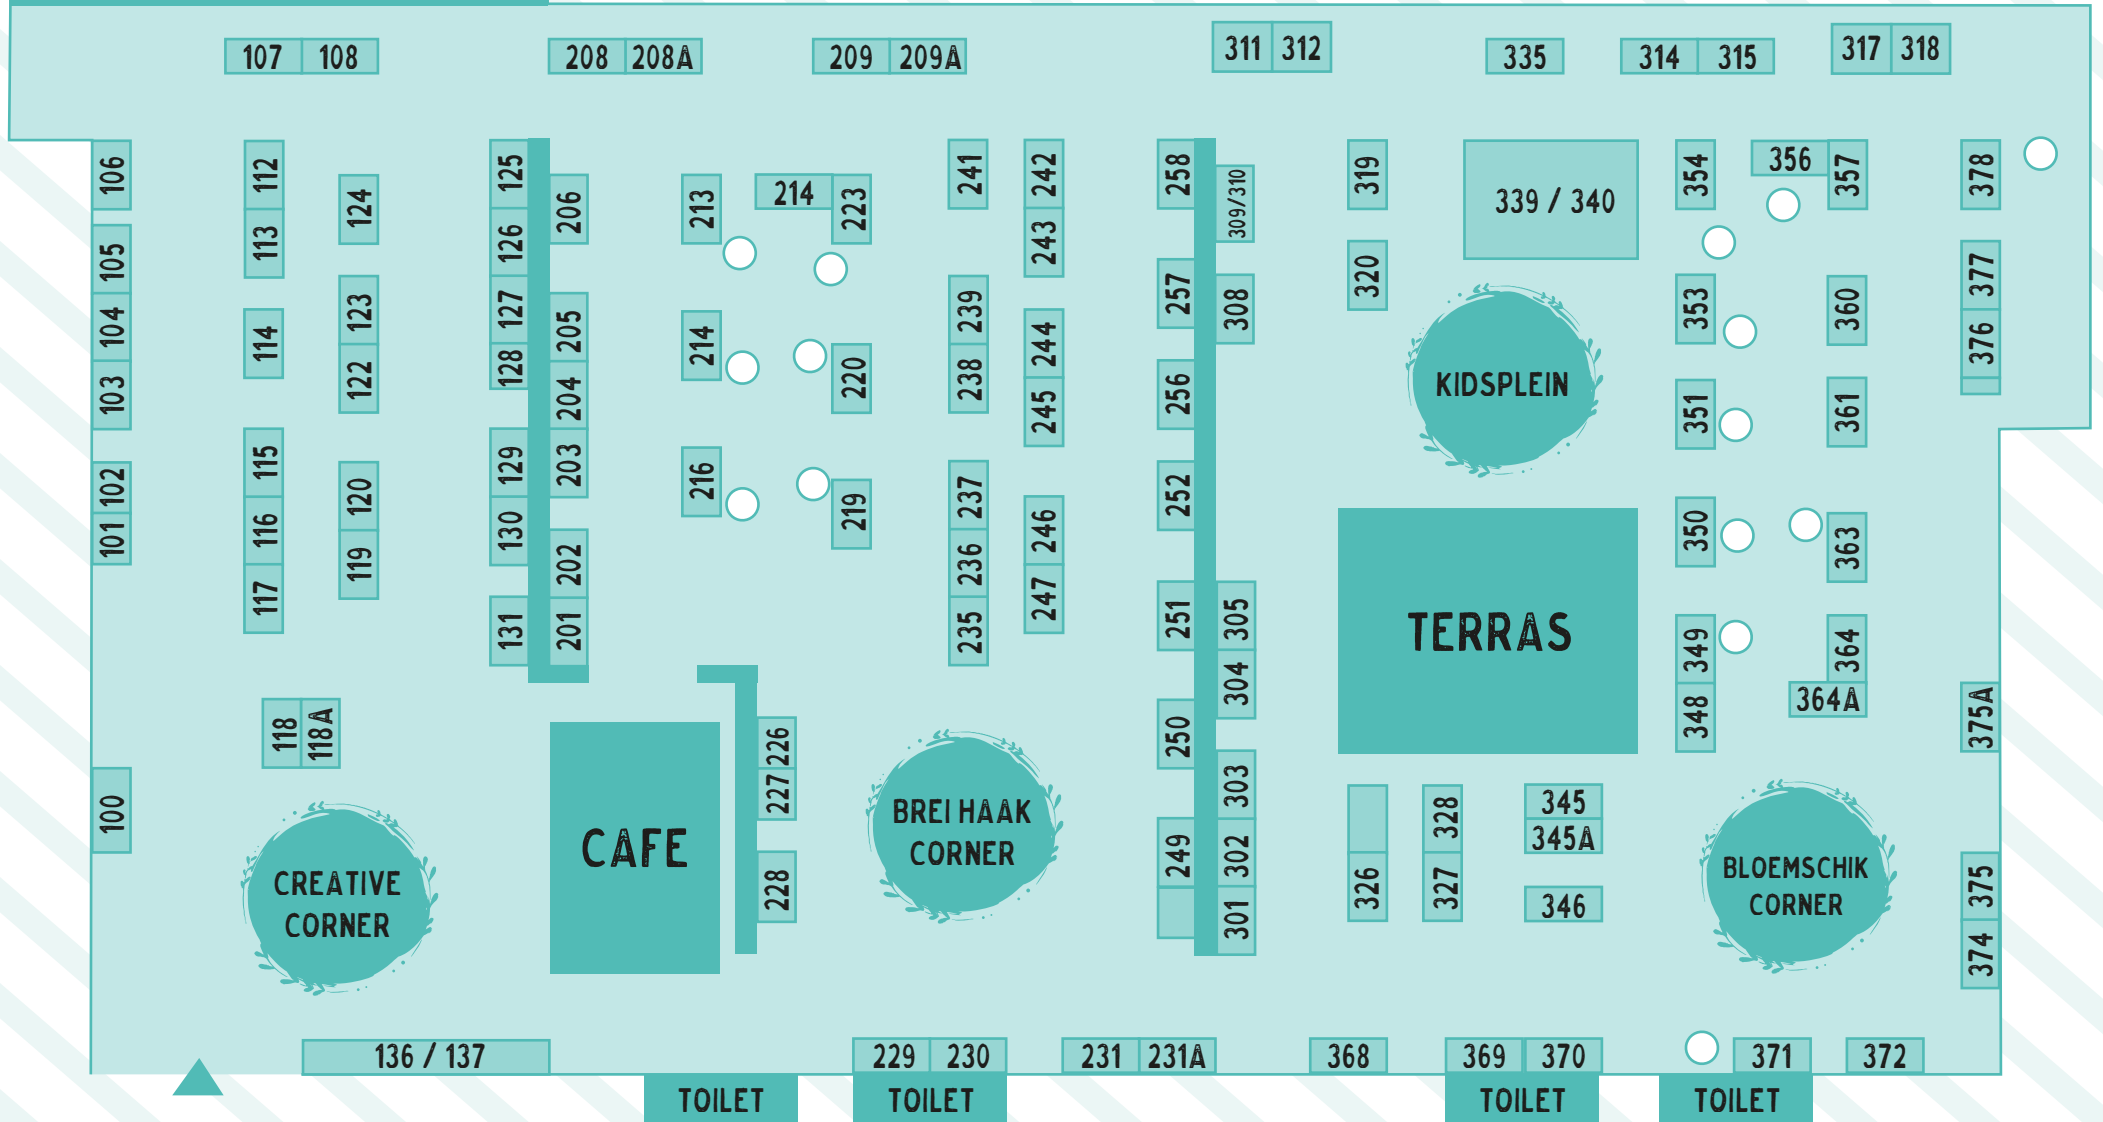

PLATTEGROND

RESTAURANT

ENTREE

○ = WORKSHOPTAFEL